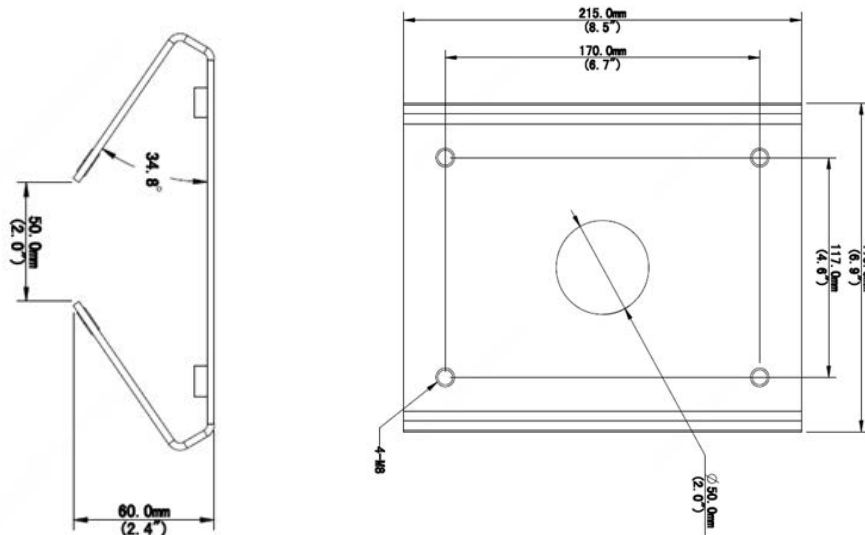

Bracket	
Dimensions	215 x 175 x 60mm
Weight	1.47kg
Material	Steel
Hoop diameter	67 x 127mm

Used for:
INLGDO4PTZ25X; INLGDO4PTZ33X

*Design and specifications are subjects to change without notice.