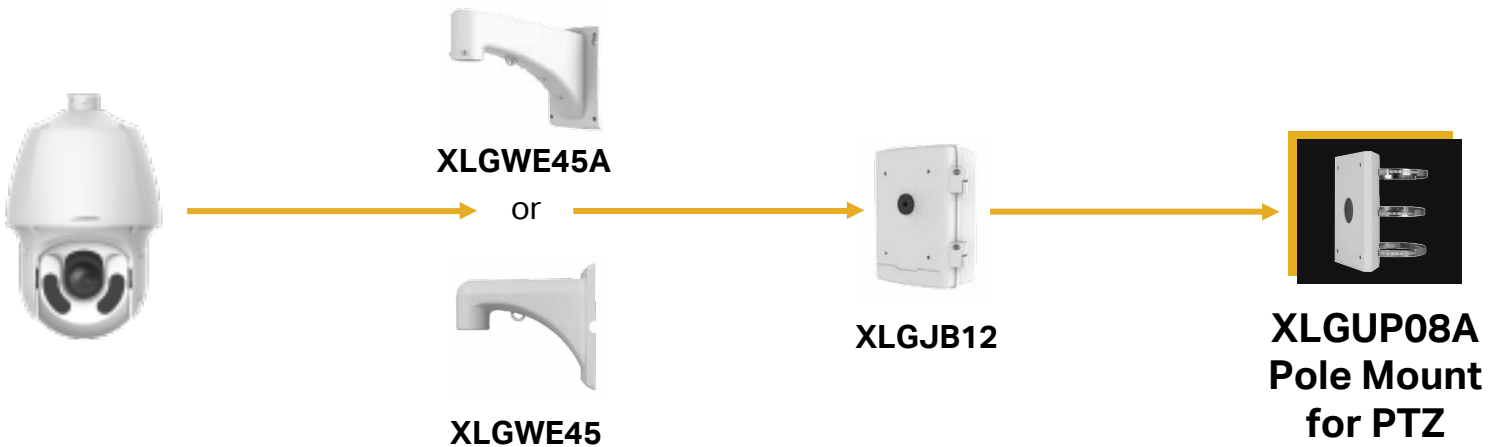

Bracket	
Dimensions	215 x 175 x 60mm
Weight	1.47kg
Material	Steel
Hoop diameter	67 x 127mm

Used for:
INLGDO4PTZ25X; INLGDO4PTZ33X

*Design and specifications are subjects to change without notice.